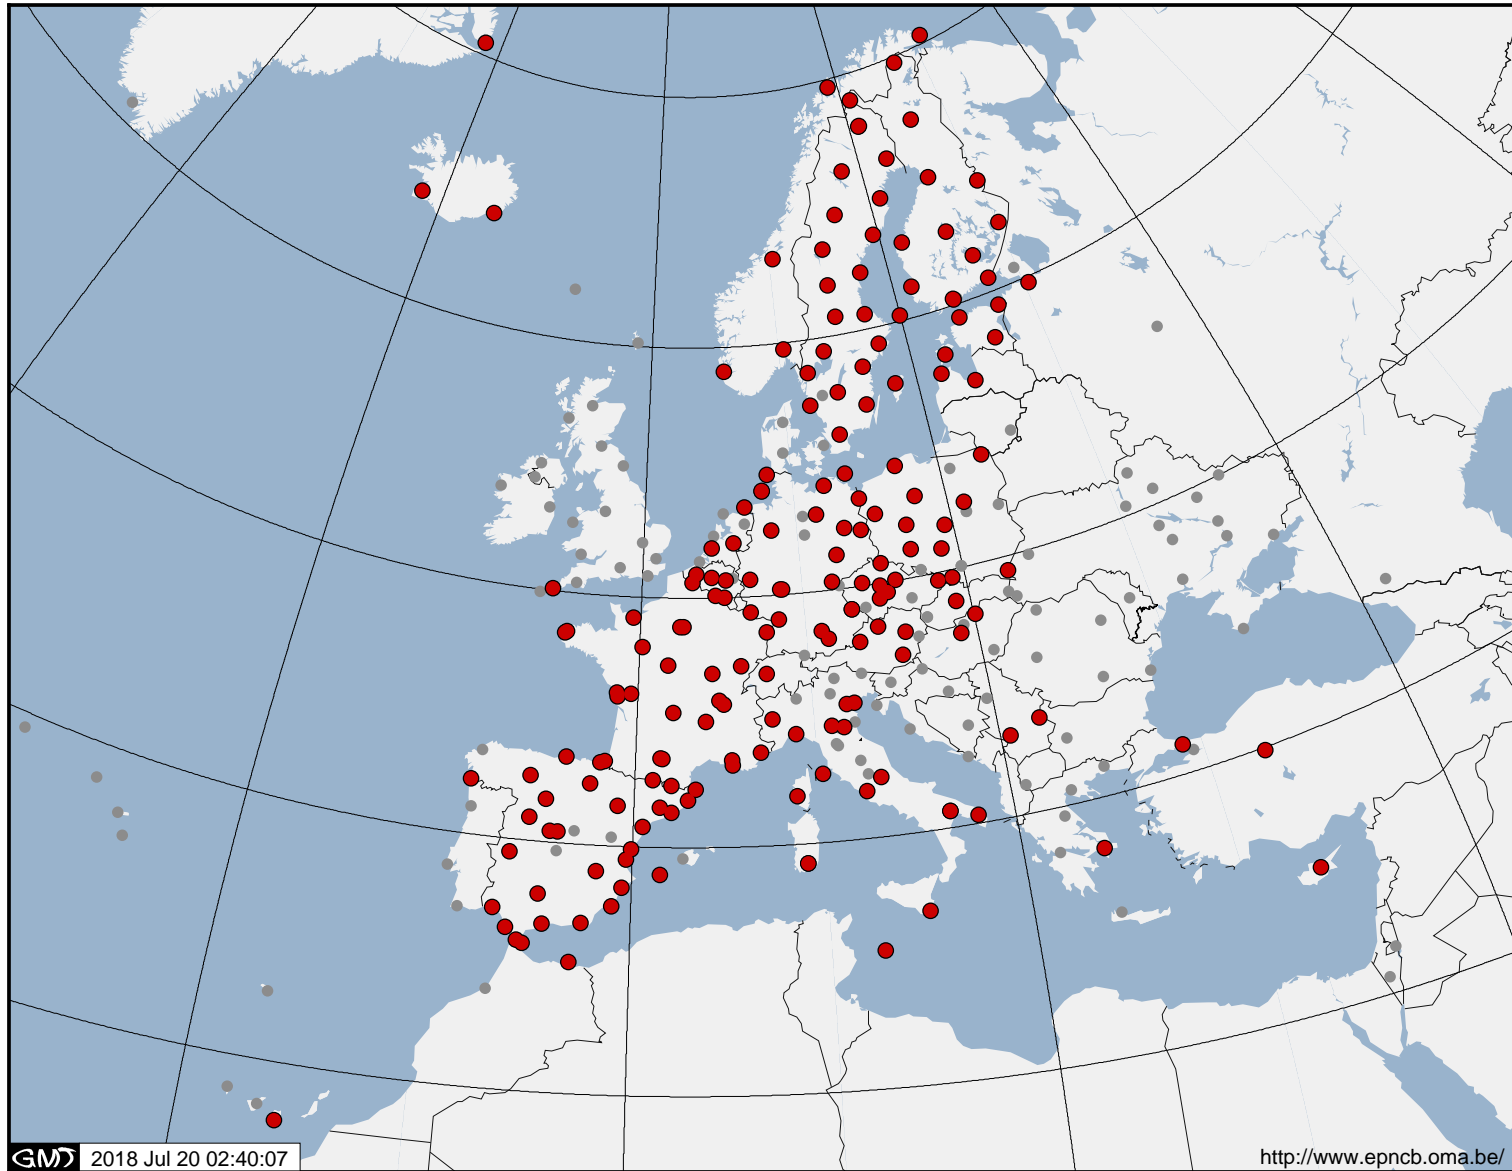

**EUREF Permanent Tracking Network**  
**Stations submitting GALILEO data**

GM 2018 Jul 20 02:40:07

<http://www.epncb.oma.be/>